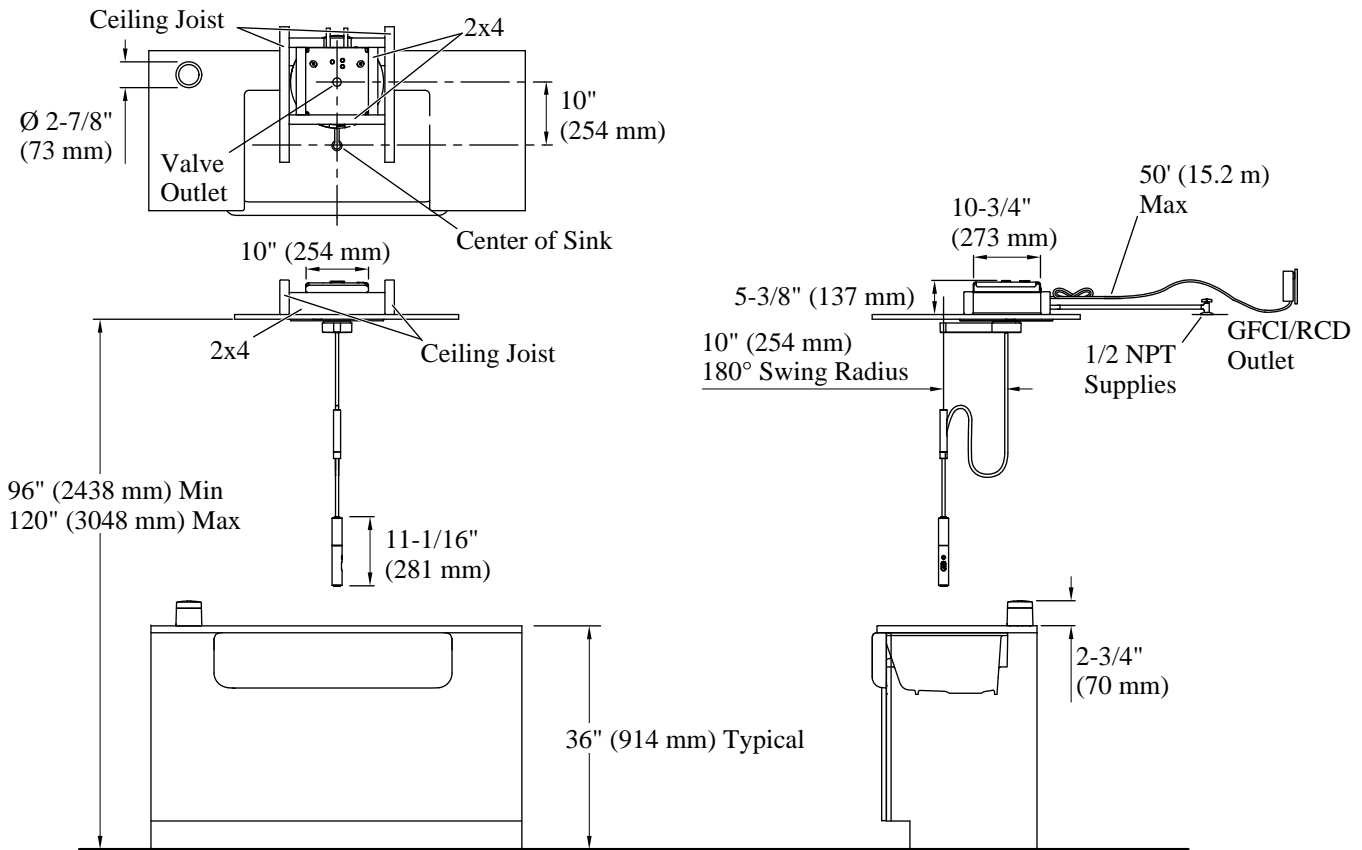

Features

- Contains electronic mixing valve to operate K-29179 Purist™ Suspend ceiling-mount kitchen sink faucet

Installation

- Requires K-29179 for installation

Codes/Standards

ASME A112.18.1/CSA B125.1

NSF/ANSI/CAN 61

Required Electrical Service

One dedicated circuit required.

Thermostatic valve: 110/220 V, 50/60 Hz

Technical Information

All product dimensions are nominal.

Power source: Plug - AC, included

Valve body: Plastic

Electrical component Thermostatic valve: 110/220 V rating:

Notes

Install this product according to the installation instructions.

This faucet should not be installed in a location where there is a vaulted ceiling.